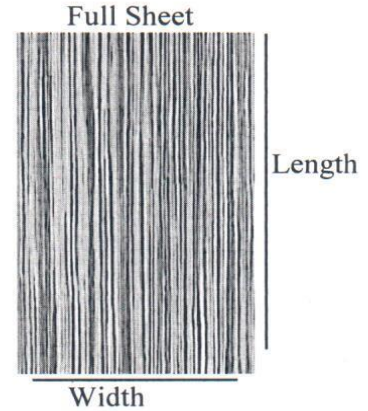

Cutting & Edge Bending Form

Date:
 Name:
 Mob. #
 Brand and Color:
 PVC 1.3x22mm Color
 PVC 0.4x22mm Color
 PVC 0.8*42 Color (Eurolight)

Way of Cutting and Edge Bending

The Company is not responsible for the remaining piece one week after delivery