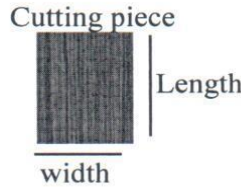

Cutting & Edge Bending Form

Date:
 Name:
 Mob. #
 Brand and Color:
 PVC 1.3x22mm Color
 PVC 0.4x22mm Color
 PVC 0.8*42 Color (Eurolight)

Way of Cutting and Edge Bending

The Company is not responsible for the remaining piece one week after delivery